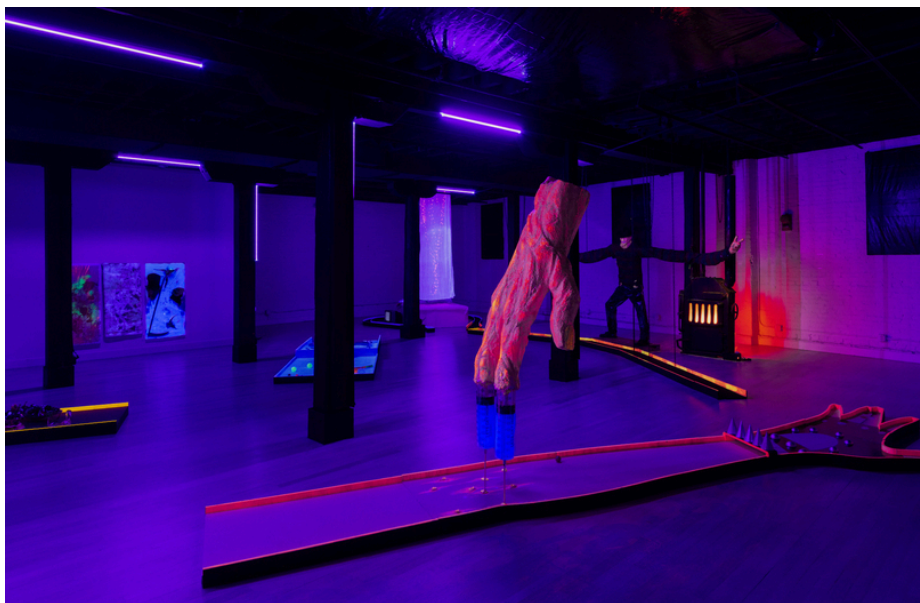

# ARTFORUM

View of "Tony Hope: an end to sleep," 2021

TERI HENDERSON | 04 OCT 21

## Washington, DC: Tony Hope at VON AMMON CO

Tony Hope's "an end to sleep"—the artist's most stunning and ambitious presentation to date, as well as his first solo outing with Von Ammon Co.—is a surreal neon fun house chock-full of horror, despair, laughter, and lightness. It is also, auspiciously, the exhibition space's thirteenth project.

In the middle of this gallery turned amusement park, Hope creates a chance for you to exorcise your sleep-paralysis demons—and suss out the somewhat tenuous connections between insomnia and creative genius—by interacting with an assortment of phantasmagoric artworks. The main attraction is a fully playable, six-hole miniature golf course (all works *Untitled*, 2021), which features scenes from the *Nightmare on Elm Street* movie franchise. Hope's animatronic sculptures and hyperrealistic paintings, the latter of which are based on VHS-tape covers from the *Elm Street* films or are ingeniously crafted from children's sleeping bags, are treated with black-light paint so that parts of them become visible in the dark, after the UVA fixtures are turned on.

The gallery's blocked-out doors and windows add to the sense of disorientation and delirium, obscuring the line between dreaming and reality. As we sleepwalk through the sludge of this pandemic haze, Hope's show gives us an opportunity to confront the myriad terrors of our brave new world. In the middle of a heart outlined on the floor is a bed with a hole at the center of it. Suspended above this void is a long tube of soft fabric accented with glittering lights. Peeking out from beneath some pillows are vintage copies of *Penthouse* magazine. And to one side of the bed is a staticky TV—a portal to Freddy Krueger's bloody cinematic universe, from which he might climb out at any moment. It's entirely apt to say that "an end to sleep" is a form of exposure therapy for this troubling, terrifying age.